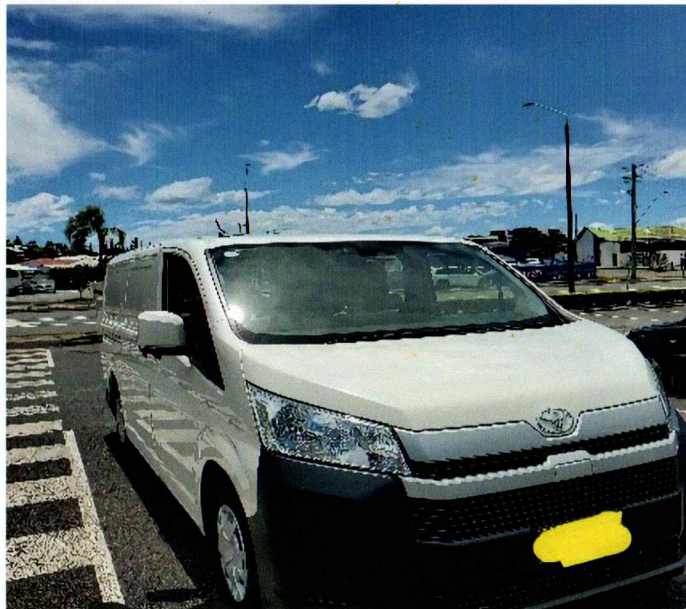

Hyundai Kona

- Automatic Transmission
- SUV 5 Seats 5 doors
- Engine 1.6 L Petrol
- 2 Luggage
- Air conditioning

\$75/DAY

All Vehicles : *200 kms limited per day
** Insurance excess applies.

Toyota LWB & SLWB Cargo Van